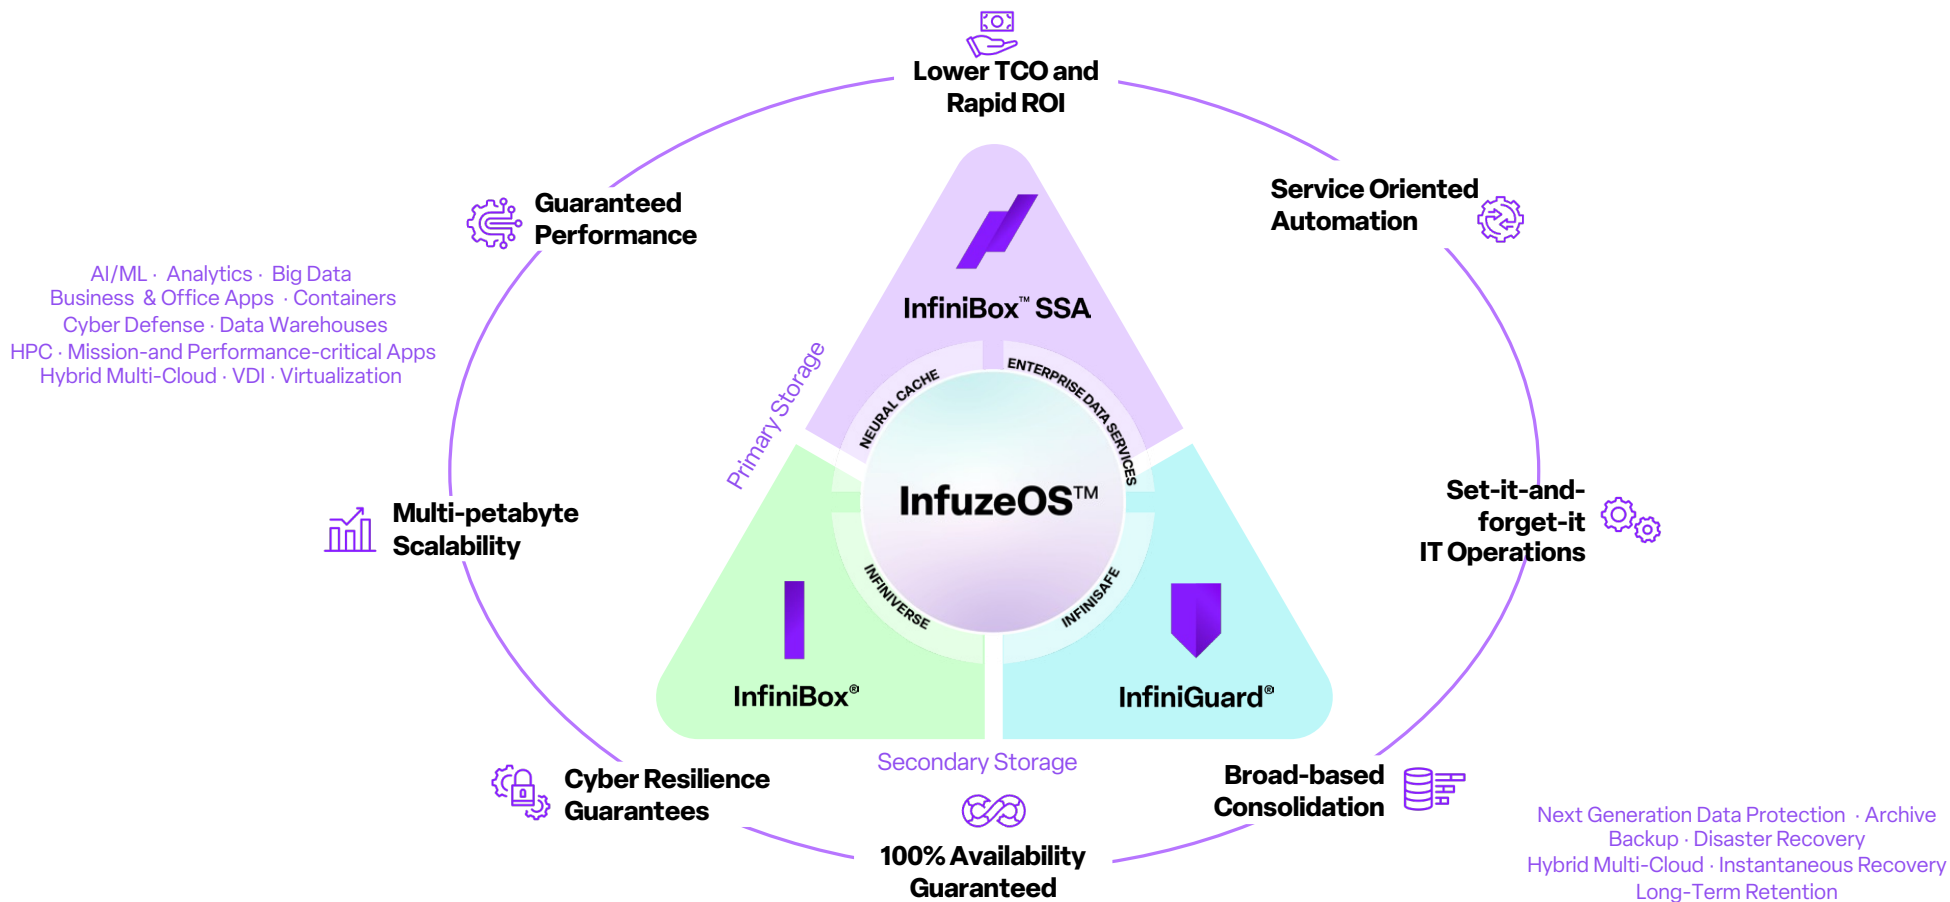

Gen AI meets Storage: RAG is the next Killer App

INFINIDAT

Transform private unstructured data into Intelligence with Security, Speed, Scalability

Eric Herzog – CMO

ehertzog@Infinidat.com

March 2025

Review: InfuzeOS - One SDS Architecture, All Platforms

Review: InfuzeOS - One SDS Architecture, All Platforms

Industry Acclaim: 2024

GIGAOM

InfiniBox® and InfiniBox™ SSA II a Leader and Outperformer - 2024 Radar Report for Primary Storage For Large Enterprises