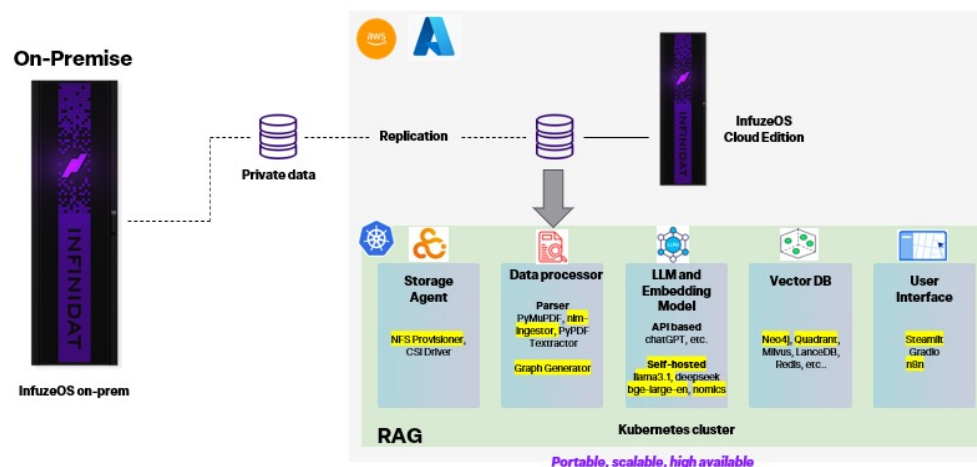

Building an Agentic AI Workflow with Infinidat

Day 2 of AI Infra Forum Open-source Projects

Wei Wang - Technology Integration Specialist