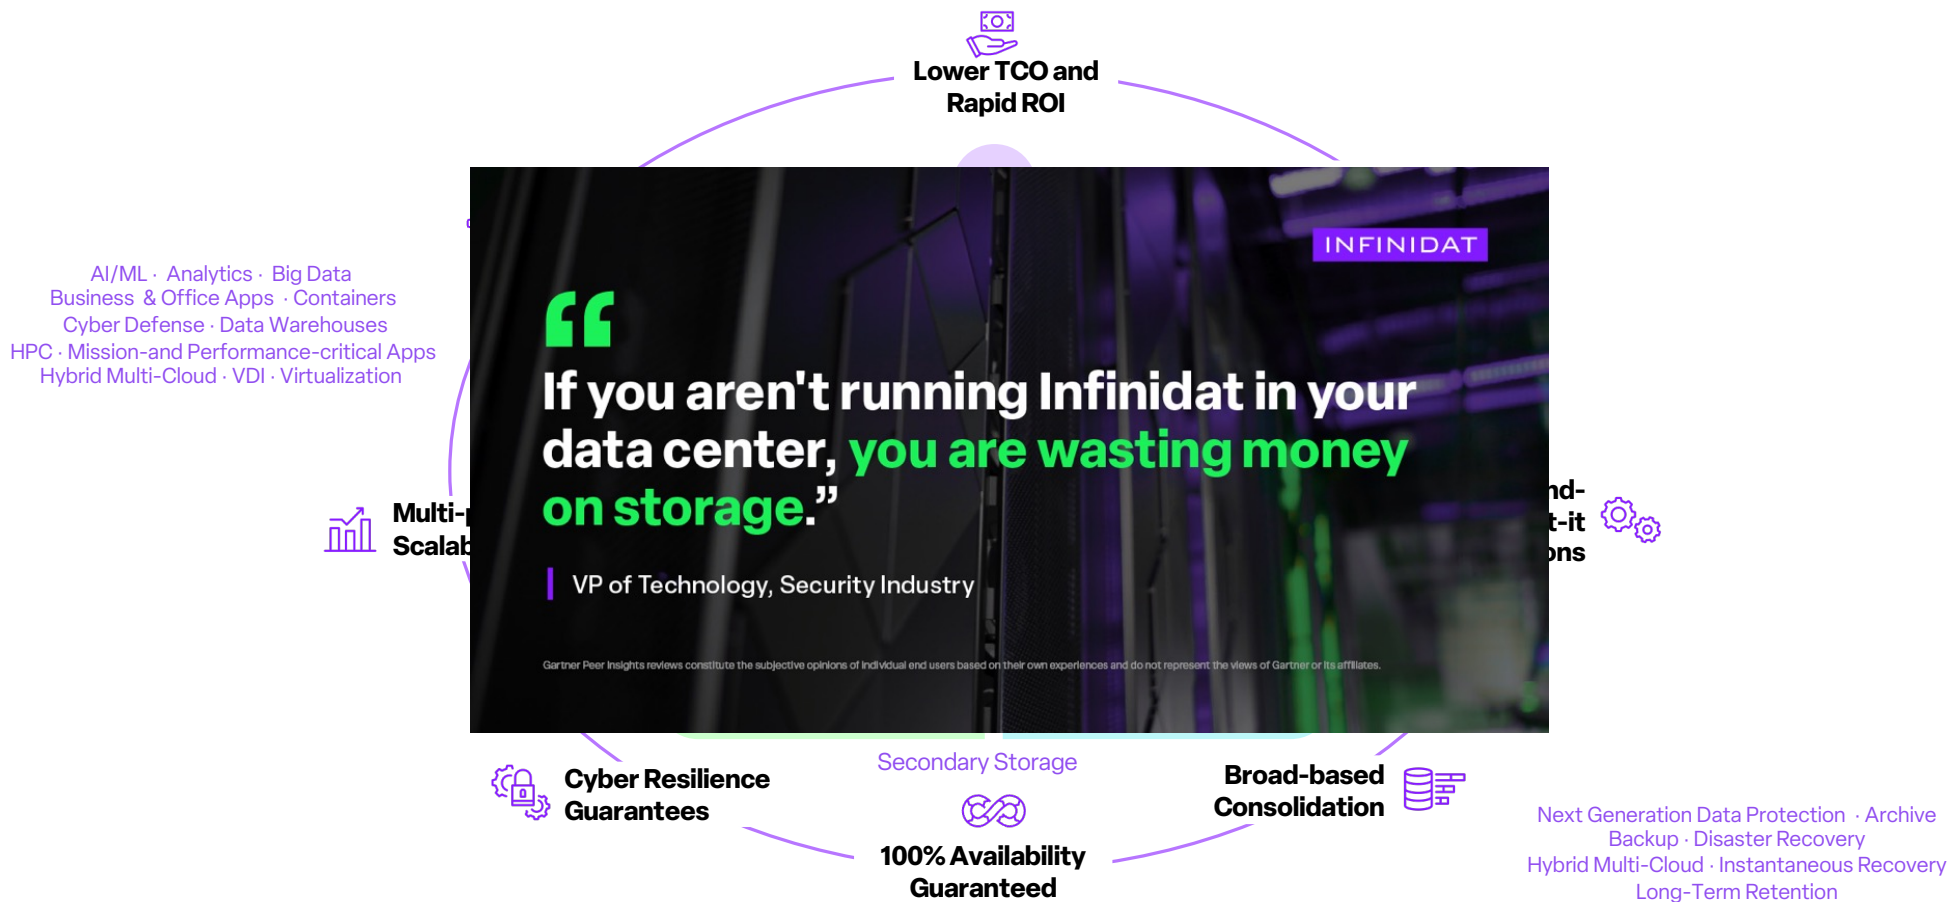

Gen AI meets Storage: RAG is the next Killer App

INFINIDAT

Transform private unstructured data into Intelligence with Security, Speed, Scalability

Eric Herzog – CMO

ehertzog@Infinidat.com

March 2025

Review: InfuzeOS - One SDS Architecture, All Platforms

Review: InfuzeOS - One SDS Architecture, All Platforms

Industry Acclaim: 2024

GIGAOM

InfiniBox® and InfiniBox™ SSA II a Leader and Outperformer - 2024 Radar Report for Primary Storage For Large Enterprises