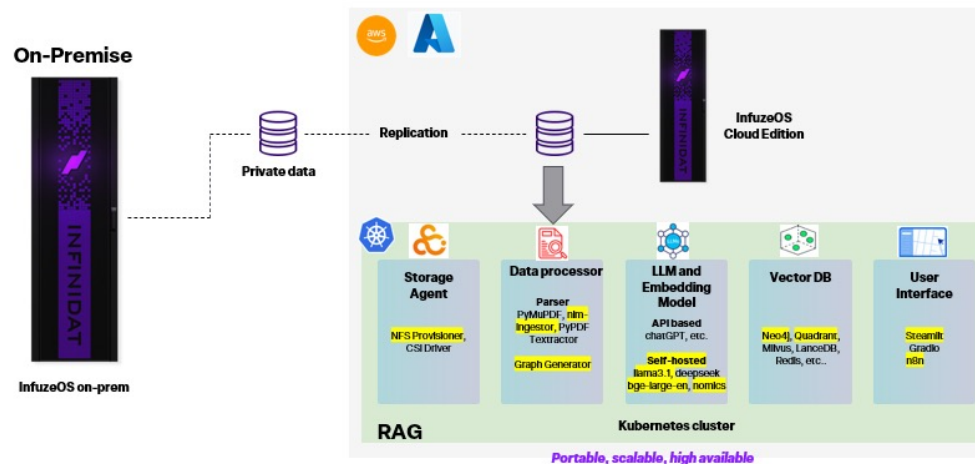

R(etrieval)A(ugmented)G(eneration) to the Rescue!

- Retrieval-Augmented Generation (RAG) combines the power of GenAI with an enterprise's private data to unlock fresh insights and streamline workflows
- Integrating information from external sources into LLMs and SLMs can achieve more accurate and specific results

Infinidat Gen AI Solution

On-Premise

Replication

InfuzeOS
Cloud Edition

- Adding RAG to benefit Gen AI should work with existing infrastructure in the majority of cases
- Leveraging your existing storage eco-system is key
- Automate and orchestrate the deployment from data center to hybrid multi-cloud
- Easily integrate other storage environments as well (NFS/File)
- Agentic RAG adds new dimensions of flexibility and scalability

Building an Agentic AI Workflow with Infinidat

Day 2 of AI Infra Forum Open-source Projects

Wei Wang - Technology Integration Specialist

Gen AI Meets Storage – More Challenges!

- AI initiatives are hitting a wall at the storage layer in a numerous areas
- Massive amount of checkpoint writes will overrun the storage array
- Expensive GPUs are waiting for data! Bugged Down!
- Huge power usage requirements for AI systems
- LLMs are susceptible to cyber attack

Data Services – Neural Cache

- Infinidat Neural Cache software goes beyond AI/ML to true Deep Learning
- Uses patented Trie technology
- Maintains a history of every write in DRAM
- Analyzes workloads in real time, collects and leverages metadata to improve performance over time
- Stores the data and metadata to create dynamic connections between data, yielding efficiencies in our Deep Learning algorithms for both short- and long-term purposes
- Makes predictions about the future to pre-stage data in cache
- The longer it runs, the faster it gets! (it's learning!)
- **RESULT – Accelerates Application Performance**