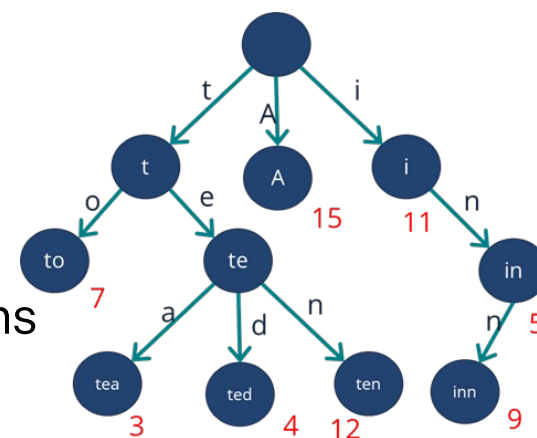

Data Services – Neural Cache

- Infinidat Neural Cache software goes beyond AI/ML to true Deep Learning
- Uses patented Trie technology
- Maintains a history of every write in DRAM
- Analyzes workloads in real time, collects and leverages metadata to improve performance over time
- Stores the data and metadata to create dynamic connections between data, yielding efficiencies in our Deep Learning algorithms for both short- and long-term purposes
- Makes predictions about the future to pre-stage data in cache
- The longer it runs, the faster it gets! (it's learning!)
- **RESULT – Accelerates Application Performance**