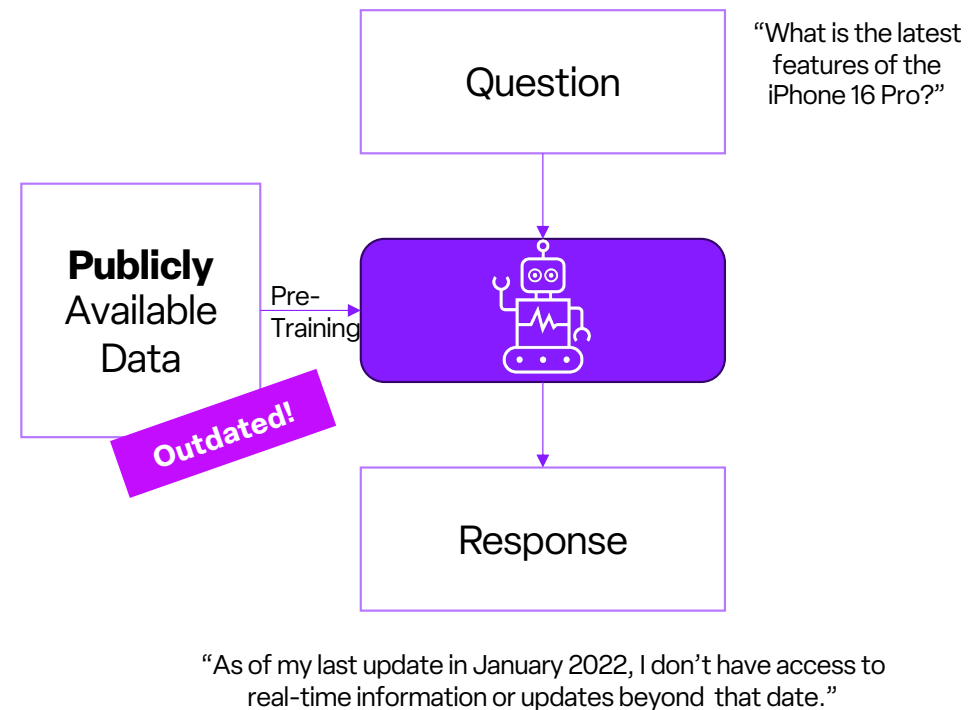

Gen AI – Getting the right answer is a challenge!

- LLMs and SLMs typically trained on publicly available data, lack exposure to an enterprise’s specific and proprietary data
- **Result** - inaccurate and unreliable answers called “hallucinations” appear to be plausible answers but are incorrect or outdated
- Leads to misinformed business decisions, providing customers with wrong information which can damage the enterprise’s reputation
- Gen AI needs continuous augmentation with new, trusted, and accurate data to enhance and maintain its reliability